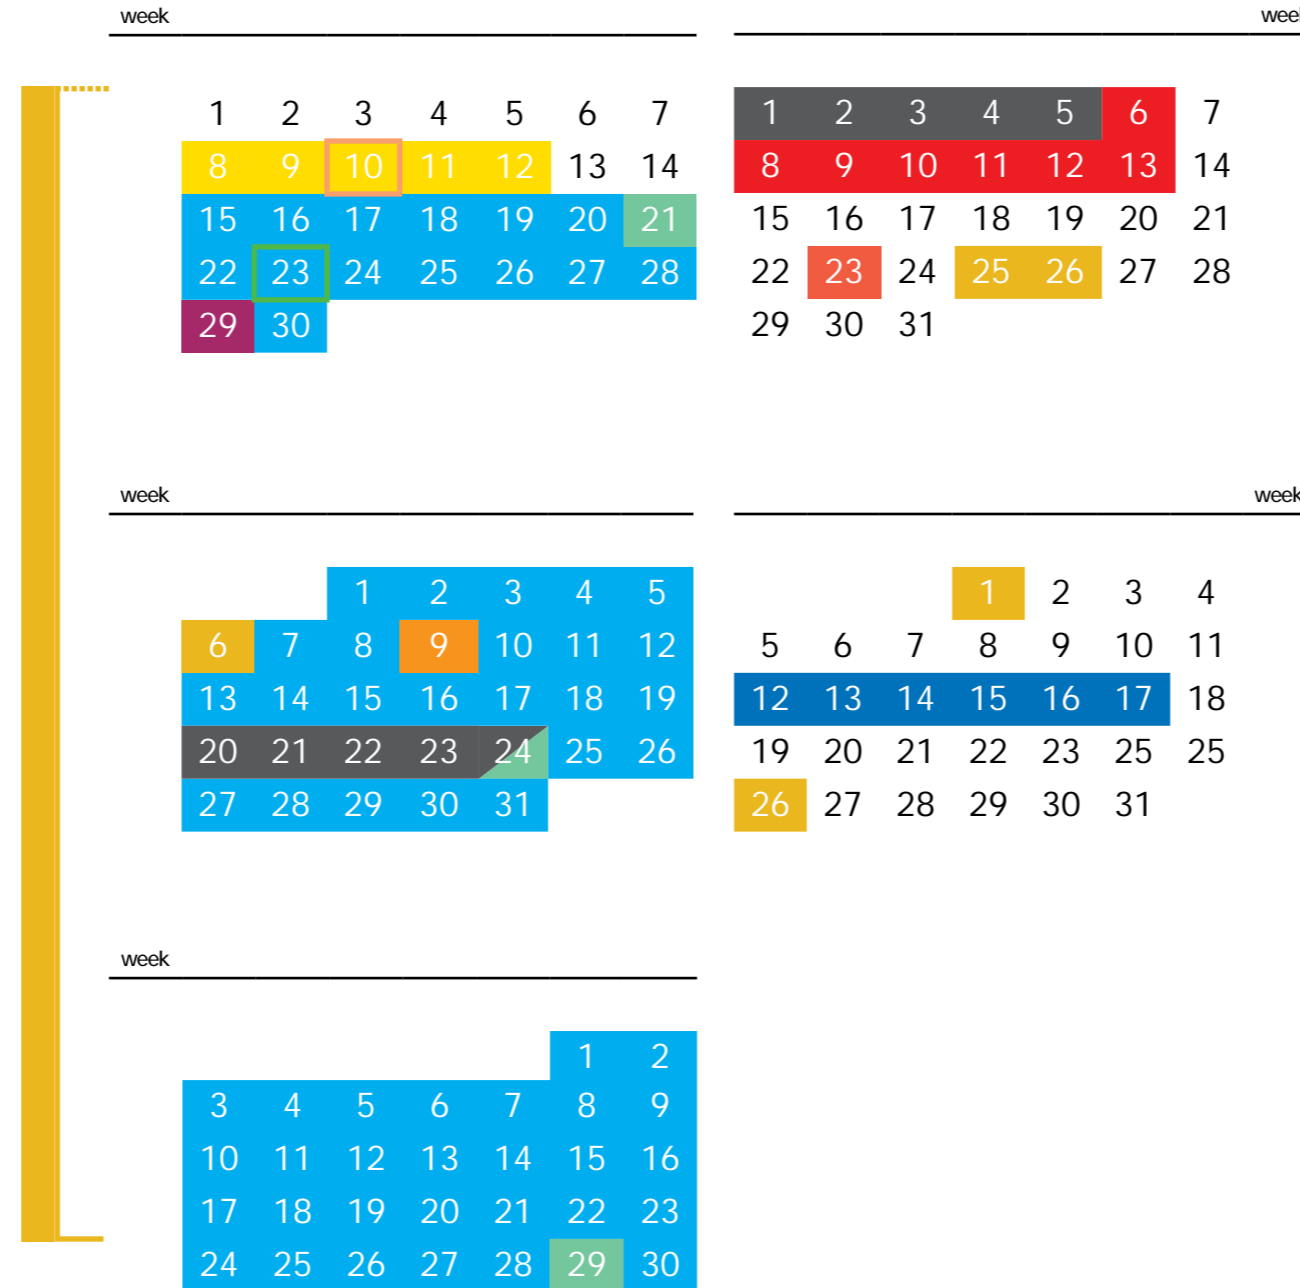

Class Registration closes

International Orientation

Teaching

Results Publication

Withdrawal/enrolment
deadline

Orientation

week

					1	2	3
4	5	6	7	8	9	10	
11	12	13	14	15	16	17	
18	19	20	21	22	23	24	
25	26	27	28	29	30	31	

week

1	2	3	4	5	6	7
8	9	10	11	12	13	14
15	16	17	18	19	20	21
22	23	24	25	26	27	28
29	30					

Academic Calendar 2025

- A**
- MON 25 Credit/Course Transfer/
Return to Study
Applications close
 - TUE 26 Class Registration opens
- O**
- MON 8-FRI 12 Orientation Week
 - WED 10 International Orientation
 - MON 15 Trimester 3 begins
 - SUN 21 Enrolments close
 - TUE 23 Class Registration closes
 - MON 29 Payment Due Date
- I**
- MON 6 Public Holiday: King's Birthday
 - THU 9 Census Date
 - MON 20-FRI 24 Lecture Recess
 - FRI 24 Last Withdrawal without
Academic Penalty
- W**
- SAT 29 Last Date to Withdraw in eStudent

- O**
- MON 1-FRI 5 Study Vacation
 - SAT 6-SAT 13 Exam Period
 - SAT 13 Trimester 3 ends
 - MON 23 Results Published
 - THU 25 Public Holiday: Christmas Day
 - FRI 26 Public Holiday: Boxing Day
- I**
- THU 1 Public Holiday: New Years Day
 - MON 12-SAT 17 Deferred & Supplementary Exams
(subject to change)
 - MON 26 Public Holiday: Australia Day

This calendar shows Trimester 3 dates only.
For other academic calendars see:
<https://www.jcu.edu.au/students/academic-calendars>

- Semester 2 Teaching
- Census Date
- Exam Period
- Class Registration closes
- Lecture Recess/Study Vacation
- International Orientation
- Payment Due Date
- Public Holiday
- Withdrawal/enrolment deadline
- Deferred/Supplementary Exams
- Orientation
- Teaching
- Results Publication